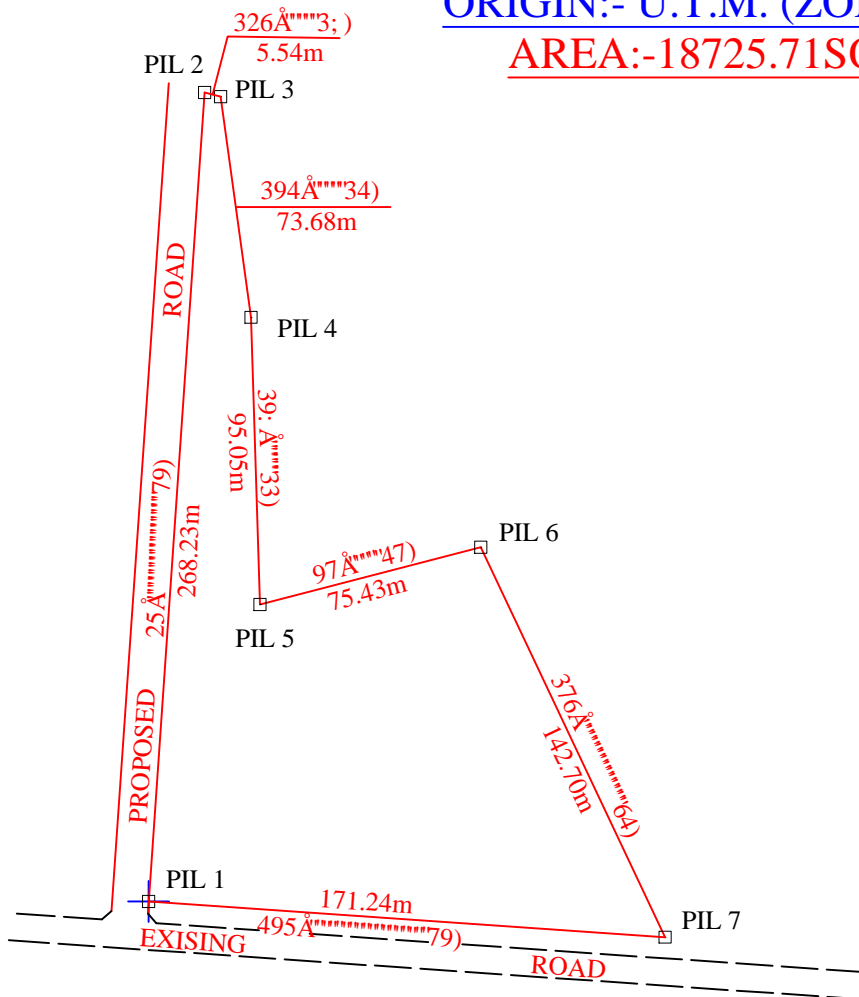

PLAN SHEWING PROPERTY
SAID TO BELONG TO
PWAN PERFECTION BUSINESS INVESTMENTS LTD.
AT ORIGANRIGAN VILLAGE,
OFF LEKKI FREE TRADE ZONE ROAD,
IBEJU-LEKKI LOCAL GOVT. AREA
LAGOS STATE.
SCALE:- 1:2500

ORIGIN:- U.T.M. (ZONE 31)

AREA:-18725.71SQM

619329.500mE
710009.210mN